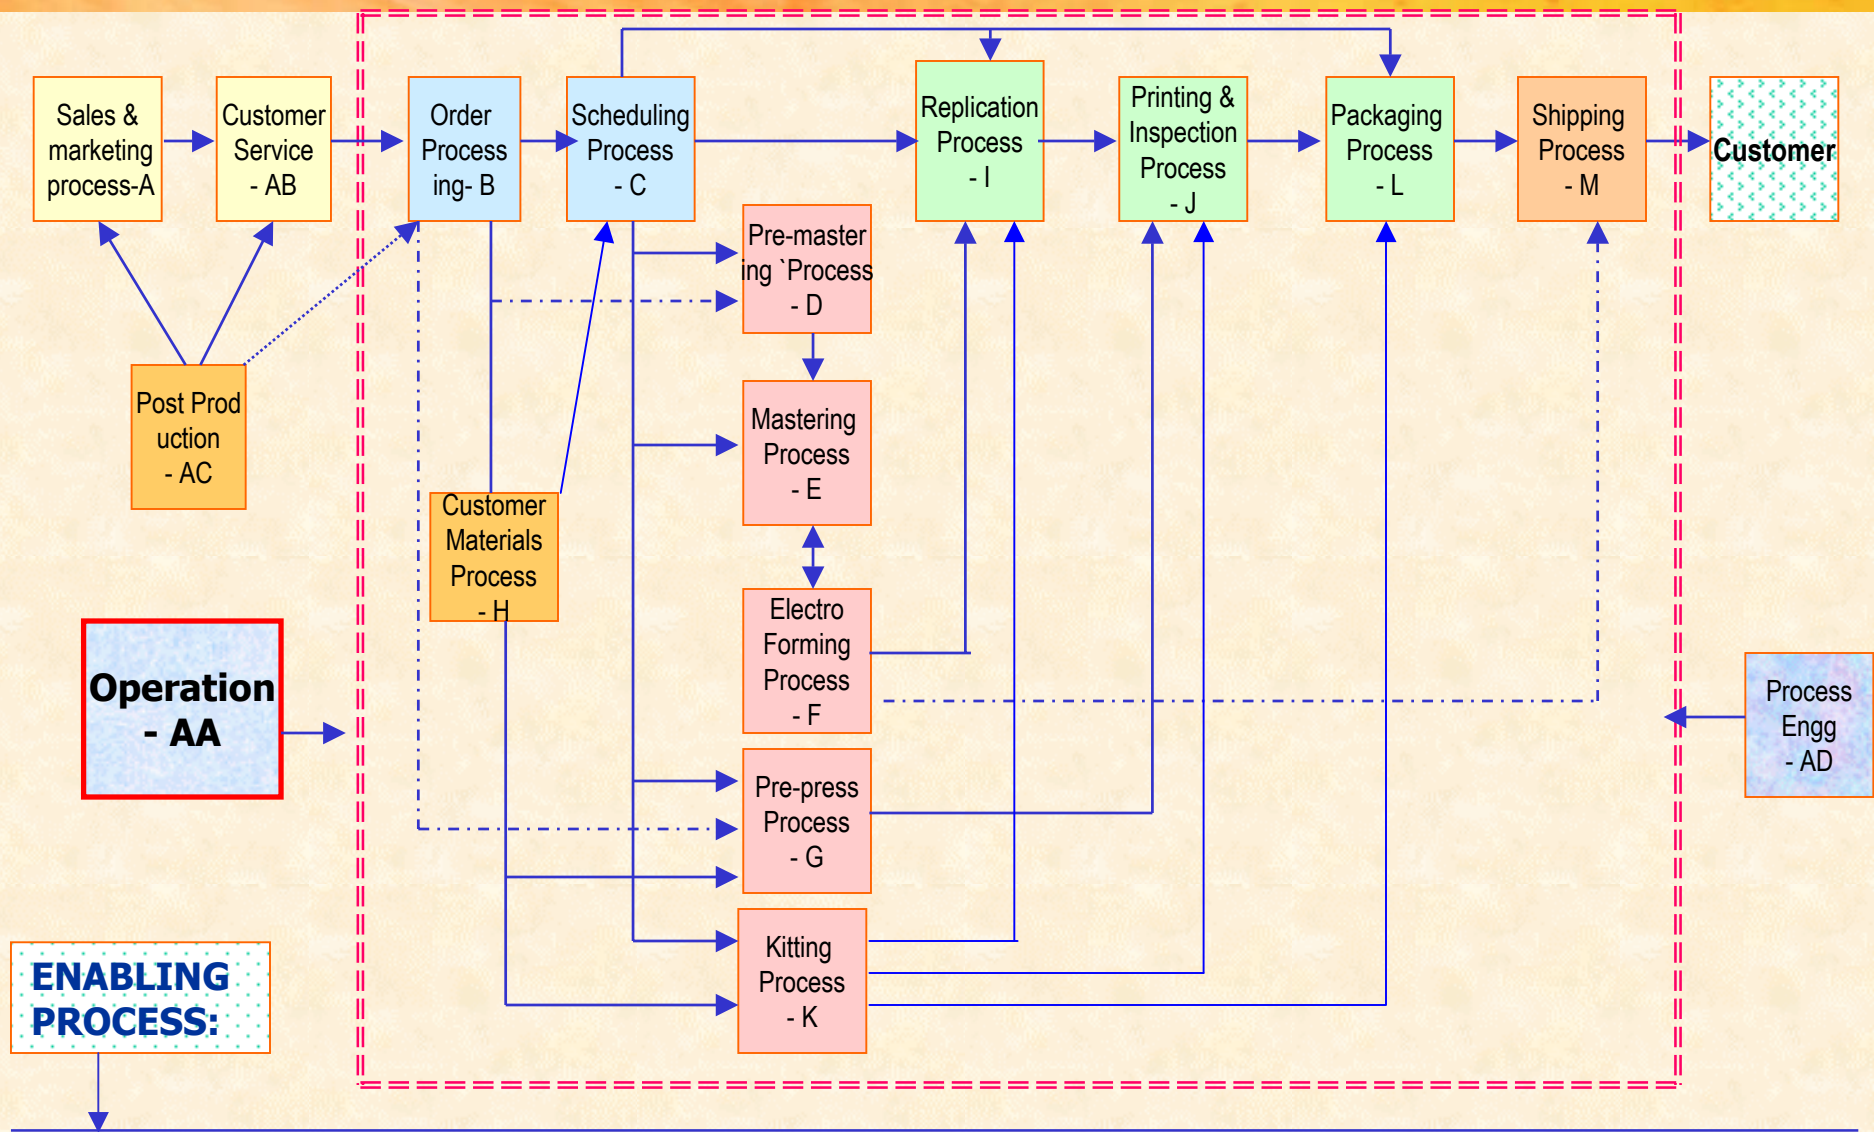

- Training Process - N
- Accounting Process - O
- Human resource Process - P
- Receiving Process - Q
- Inventory Process - R
- Purchasing Process - S
- Information system Process - T
- Plant engg Process - U
- Capital Project mgmt Process - V
- Quality assurance Process - W
- Security & safety Process - X
- TQM Process - Y
- Develop Business Plan - Z